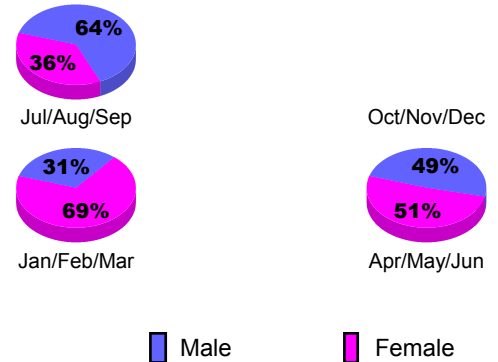

MEMBERSHIP

Month	Net Memb Goal	Actual New Memb	Actual Dropped Memb	Gain/Loss of Memb
2012-2013				
Jul/Aug/Sep	0	34	67	-33
Oct/Nov/Dec	0	56	85	-29
Jan/Feb/Mar	0	81	36	45
Apr/May/June	0	81	33	48
Totals	0	252	221	31

Club Results 2012-2013

Goal, New, Dropped, Gain/Loss

Membership Results 2012-2013

Goal, New, Dropped, Gain/Loss

YTD Status Quo Clubs 2012-2013

Status Quo Clubs Compared to Status Quo Members

Gender Comparison 2012-2013