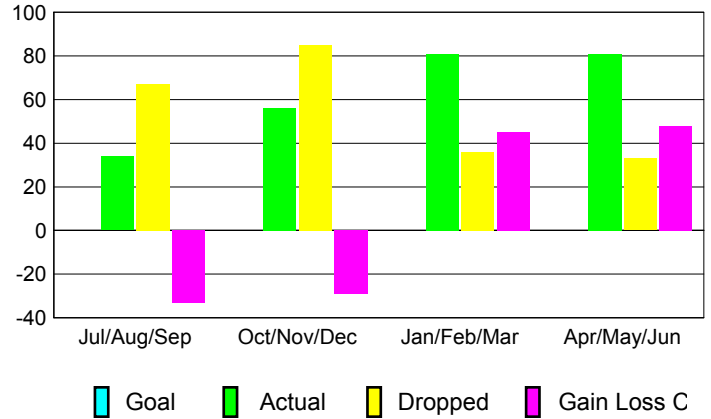

MEMBERSHIP

Month	Net Memb Goal	Actual New Memb	Actual Dropped Memb	Gain/Loss of Memb
2012-2013				
Jul/Aug/Sep	0	34	67	-33
Oct/Nov/Dec	0	56	85	-29
Jan/Feb/Mar	0	81	36	45
Apr/May/June	0	81	33	48
Totals	0	252	221	31

Club Results 2012-2013

Goal, New, Dropped, Gain/Loss

Membership Results 2012-2013

Goal, New, Dropped, Gain/Loss

YTD Status Quo Clubs 2012-2013

Status Quo Clubs Compared to Status Quo Members

Gender Comparison 2012-2013