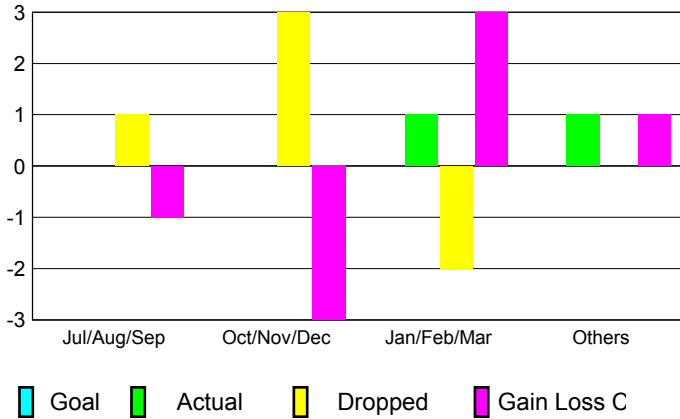

2012-2013 GMT Reports for District (or Undistricted) **District 2 A2**

GMT: **MICHAEL BUTLER**

Location: **TEXAS**

GMT CA: **1**

CLUBS

Month	New Club Goal	Actual New Clubs	Actual Dropped Clubs	Gain/Loss of Clubs
2012-2013				
Jul/Aug/Sep	0	0	1	-1
Oct/Nov/Dec	0	0	3	-3
Jan/Feb/Mar	0	1	-2	3
Apr/May/June	0	1	0	1
Totals	0	2	2	0

MEMBERSHIP

Month	Net Memb Goal	Actual New Memb	Actual Dropped Memb	Gain/Loss of Memb
2012-2013				
Jul/Aug/Sep	0	34	67	-33
Oct/Nov/Dec	0	56	85	-29
Jan/Feb/Mar	0	81	36	45
Apr/May/June	0	81	33	48
Totals	0	252	221	31

Club Results 2012-2013

Goal, New, Dropped, Gain/Loss

Membership Results 2012-2013

Goal, New, Dropped, Gain/Loss

YTD Status Quo Clubs 2012-2013

Status Quo Clubs Compared to Status Quo Members

Gender Comparison 2012-2013