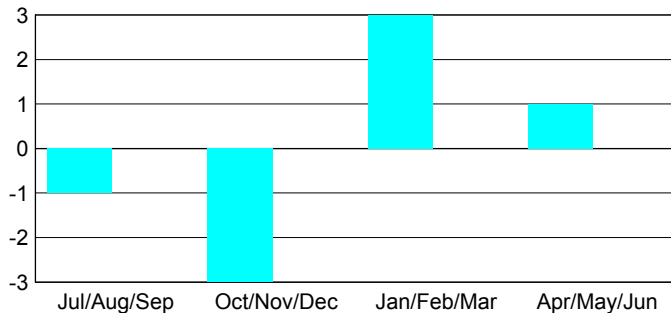

MEMBERSHIP

Month	Net Memb Goal	Actual New Memb	Actual Dropped Memb	Gain/Loss of Memb
2012-2013				
Jul/Aug/Sep	0	34	67	-33
Oct/Nov/Dec	0	56	85	-29
Jan/Feb/Mar	0	81	36	45
Apr/May/June	0	81	33	48
Totals	0	252	221	31

Club Results 2012-2013

Goal, New, Dropped, Gain/Loss

Membership Results 2012-2013

Goal, New, Dropped, Gain/Loss

YTD Status Quo Clubs 2012-2013

Status Quo Clubs Compared to Status Quo Members

Gender Comparison 2012-2013

Club Gain/Loss 2012-2013

Membership Gain/Loss 2012-2013